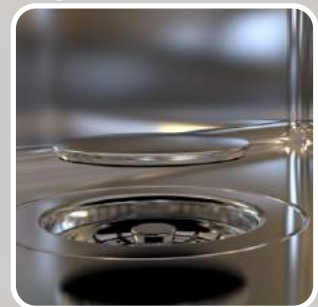

Push Pop-Up siphon.

Push Pop-Up button and drainer plate are not only functional but with its clean lines and smooth surface they give your kitchen sink a high-end and prestigious look. To make the look of your kitchen sinks perfect we added an aesthetically hidden overflow.

NEW

Pure Up 70

Pure Up 70

NEW

high quality stainless steel of 1mm thickness provides strength and stability of the kitchen sink

bowl radius 15 and bowl depth 195 mm offers much more space

flat(S) and flush(F) mounting make the kitchen sink design minimalistic and clean

Push Pop-Up siphon

Get the functionality and elegance of your kitchen sink WITH JUST A PUSH OF A BUTTON.

automatic

magnetic drainer cover

easy management

PURE UP

←40→

Pure Up 10

SINK
405 x 525mm
BOWL
340 x 400 x 195mm

1123785

←45→

Pure Up 20

SINK
465 x 525mm
BOWL
400 x 400 x 195mm

1123786

Pure Up 40

SINK
790 x 525mm
BOWL
400 x 400 x 205mm